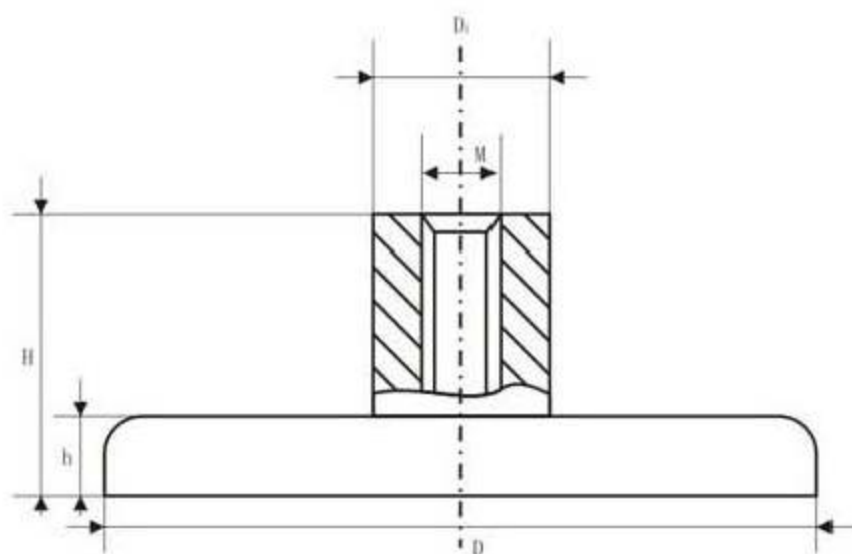

NINGBO LONGXING MAGNETECH CO., LTD

No. 1809~1678 East Section of Huancheng South Road
Yinzhou Ningbo , Post code:315105 China
Tel:0086 574 88142986 Fax:0086 574 56655181

Cataloge of Magnetic Pots

Model D

Model	D ϕ	M	H	h	Attraction	Dead Weight	Remarks
	mm	mm	mm	mm	kg	g	
U-D10	10	5.5	12	5			
U-D12	12	6	13	5			
U-D16	16	6	13	5	5.5	8	
U-D20	20	8	15	7	9	17	
U-D25	25	10	17	8	22	32	
U-D32	32	10	18	8	34	47	
U-D36	36	10	18	8	41	59	
U-D42	42	12	20	9	68	87	
U-D48	48	12	24	11.5	81	132	
U-D60	60	14	30	15	113	270	
U-D75	75	16	34	15	164	552